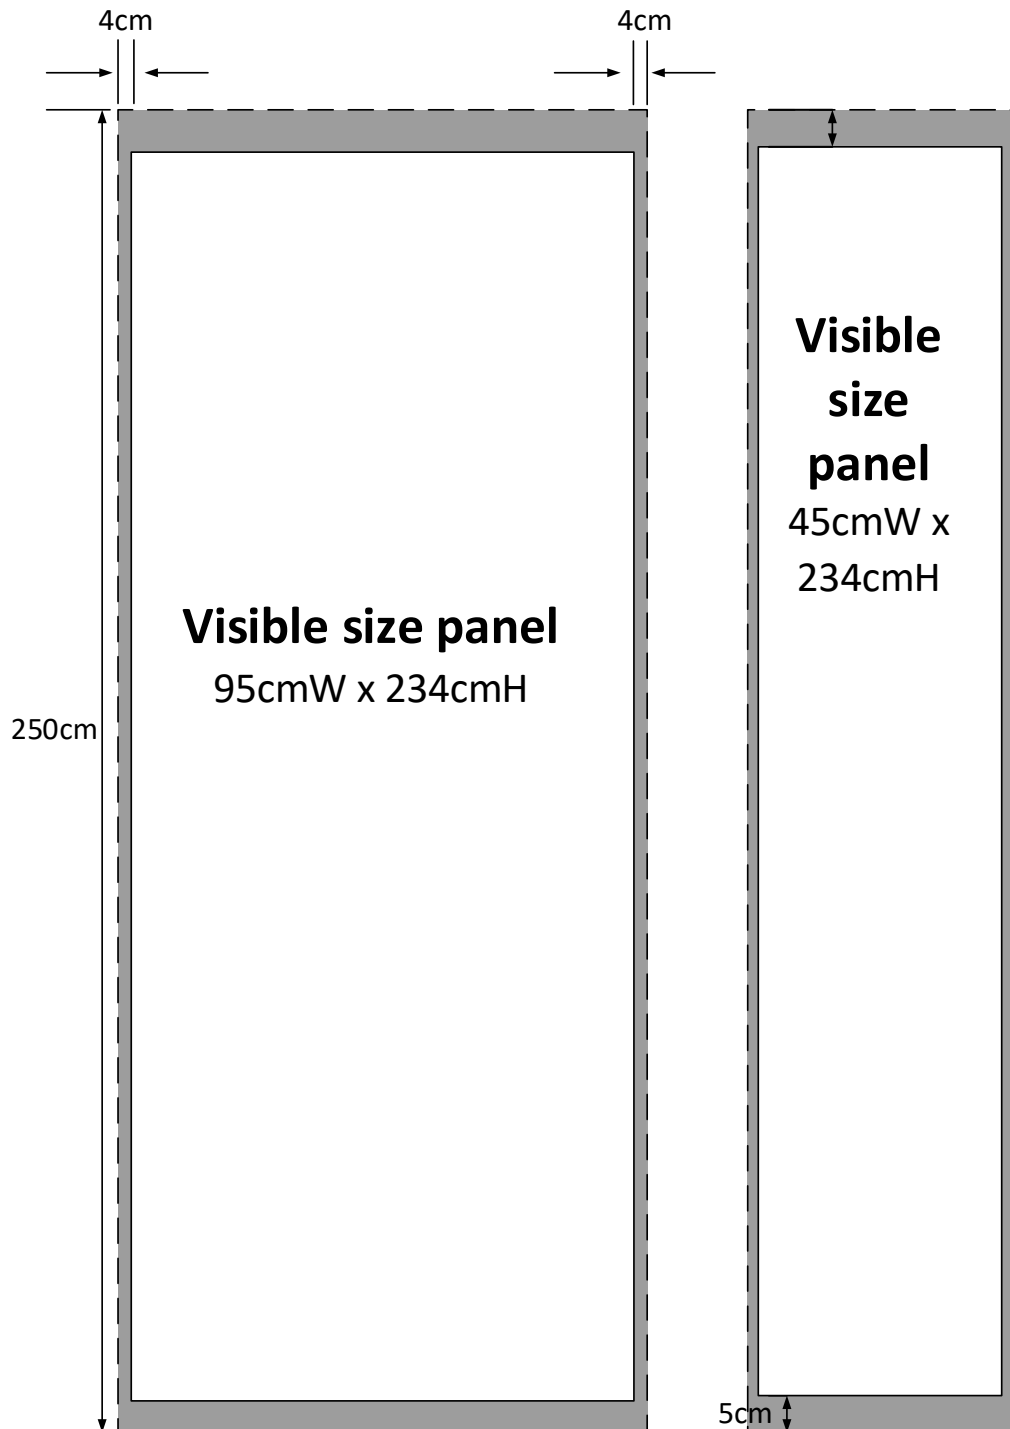

Arab Health
By Informa Markets

JANUARY 27 - 30
Dubai World Trade Centre
DUBAI, UNITED ARAB EMIRATES
2020

USA PARTNERSHIP PAVILION

Panel and Counter Dimensions

Please include a 10mm bleed to your graphic file