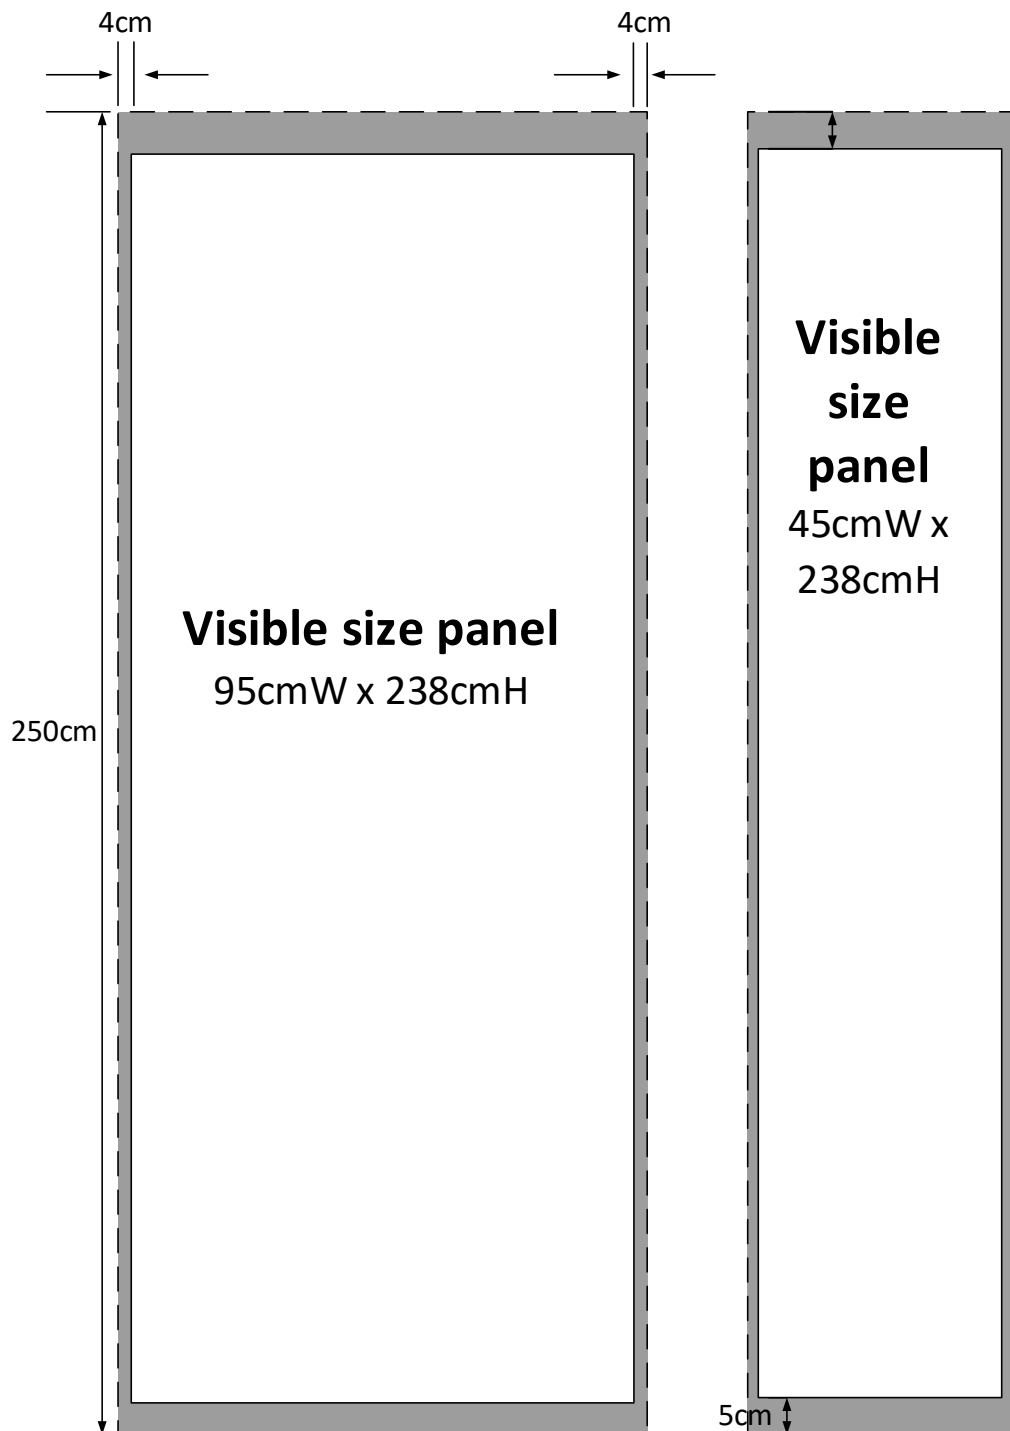

## Panel and Counter Dimensions

Please include a 10mm bleed to your graphic file